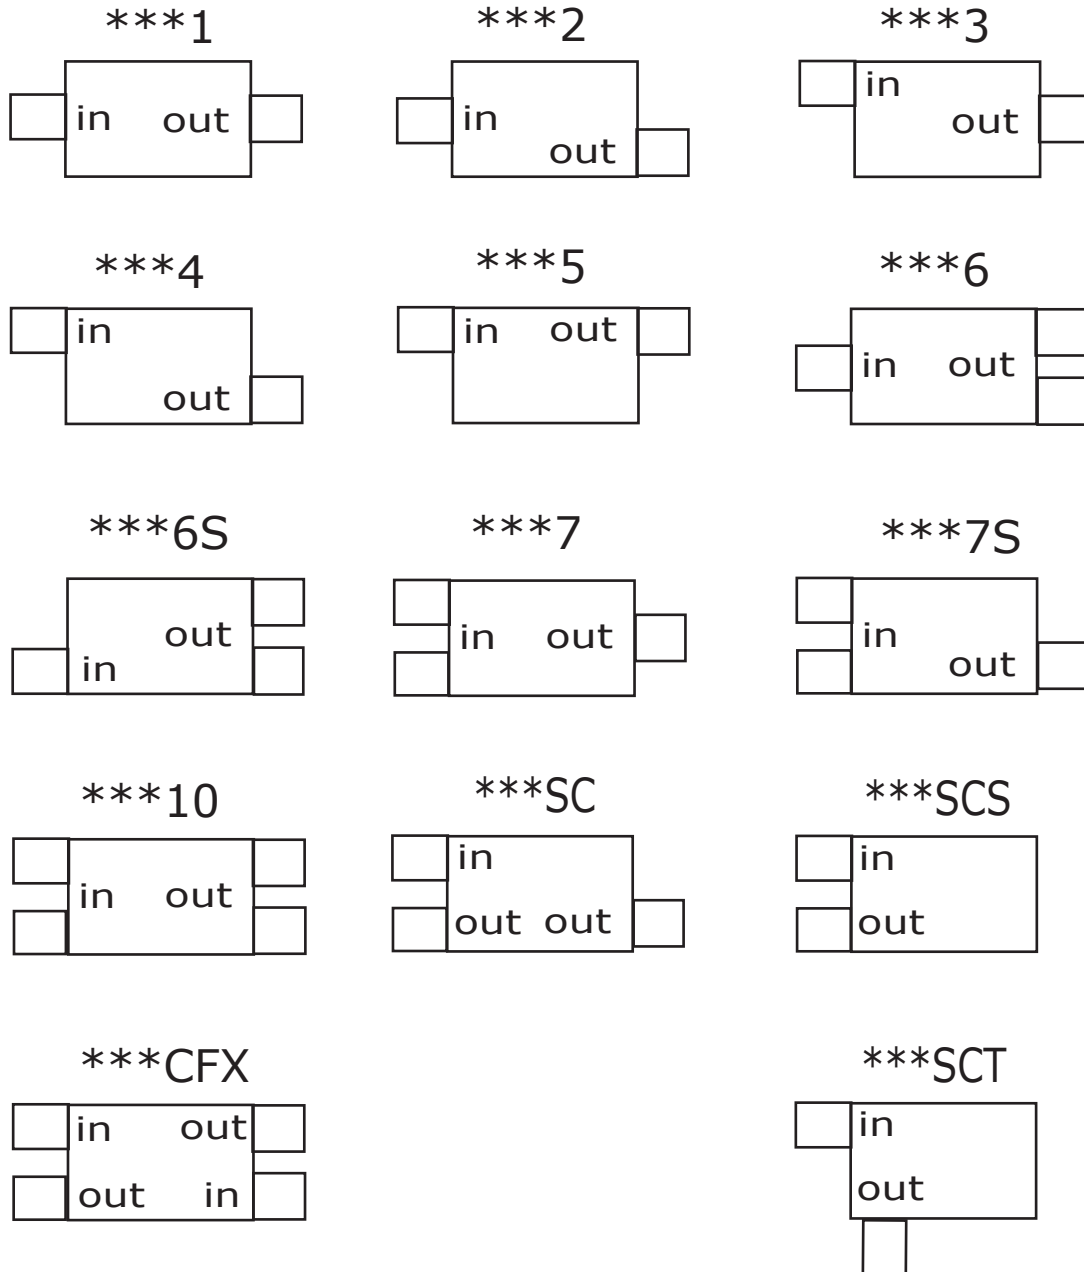

Muffler Configuration Chart

SPINTECH offers ALL our PRODUCTS in 304 STAINLESS STEEL for an ADDITIONAL COST